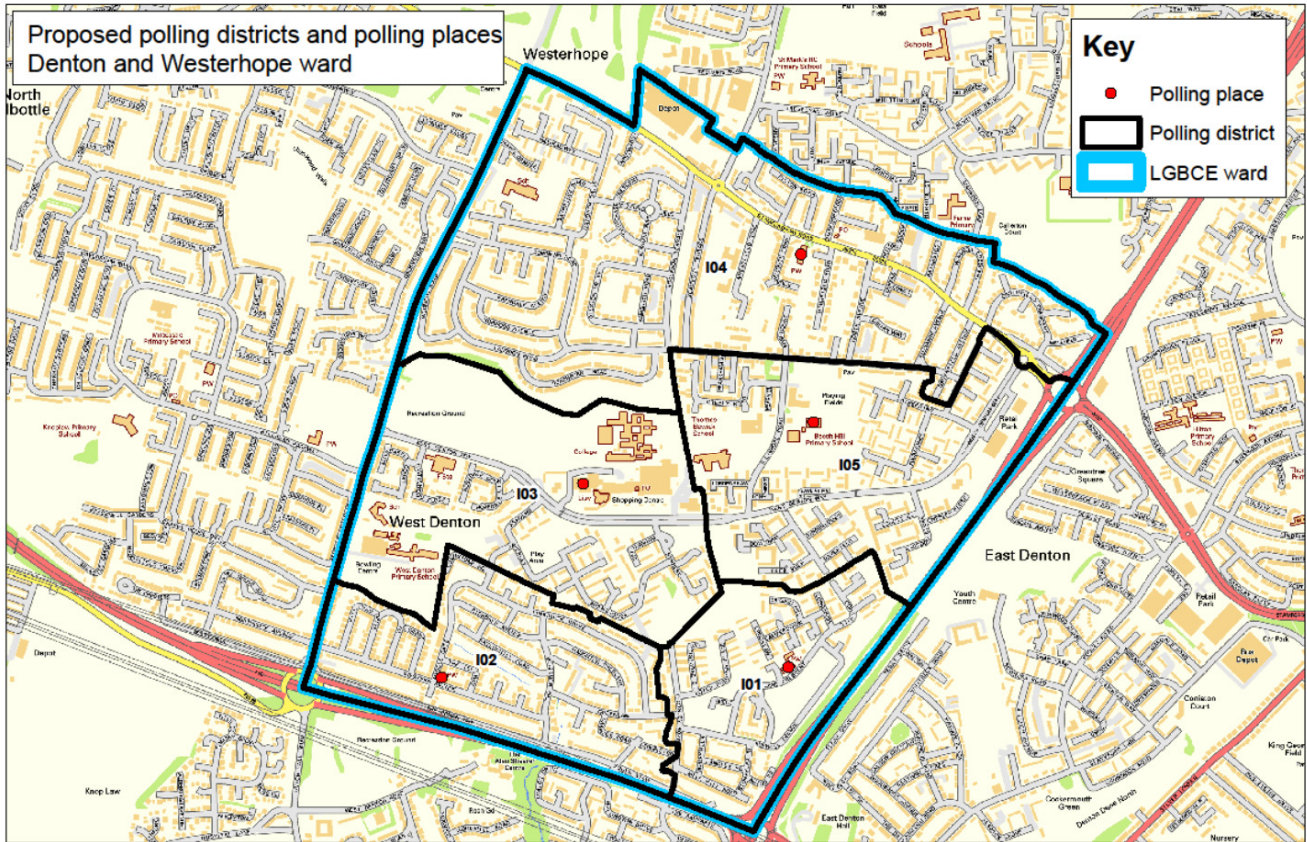

Ward: Denton and Westerhope (I)

The Ward has 5 polling districts derived from parts former Denton and Westerhope wards

While the electors in I01, I02, I03 and I05 will see no change to boundaries or polling places, electors in I04 will use Westerhope Methodist Schoolroom as it is centrally located within the new polling district. The ward is wholly within North Parliamentary Constituency.

Ward	Polling place	New Polling District	Old Polling District	Proposed Changes	Returning Officer Comments
Denton & Westerhope	Church of the Holy Spirit, Dunblane Crescent	I01	FCN	FCN in full, Electors 1 - 815 Total Electors - 815	No change to boundaries or polling place
Denton & Westerhope	West Denton United Reformed Church Hall, Middlegate	I02	FDN	FDN in full, Electors 1 - 1638 Total Electors - 1638	No change to boundaries or polling place
Denton & Westerhope	Outer West Customer Service Centre, West Denton Way	I03	FBN	FBN in full, Electors 1 - 1064 Total Electors - 1064	No change to boundaries or polling place
Denton & Westerhope	Westerhope Methodist Schoolroom, Stamfordham Road	I04	WAN/Part WBN/Part ZFN	WAN in full, Electors 1 - 1702 Plus WBN in full, Electors 1 - 1288 Less Streets Evens 58-2 Greenway Glendale Close Electors WBN 449-494 (47) WBN 382-448 (66) Plus ZFN in full, Electors 1 - 706 Total Electors - 3584	Use polling place in former WAN Westerhope Methodist Schoolroom as centrally located
Denton & Westerhope	Beech Hill Primary School	I05	FAN	FAN in full, Electors 1 - 1689 Total Electors - 1689	No change to boundaries or polling place